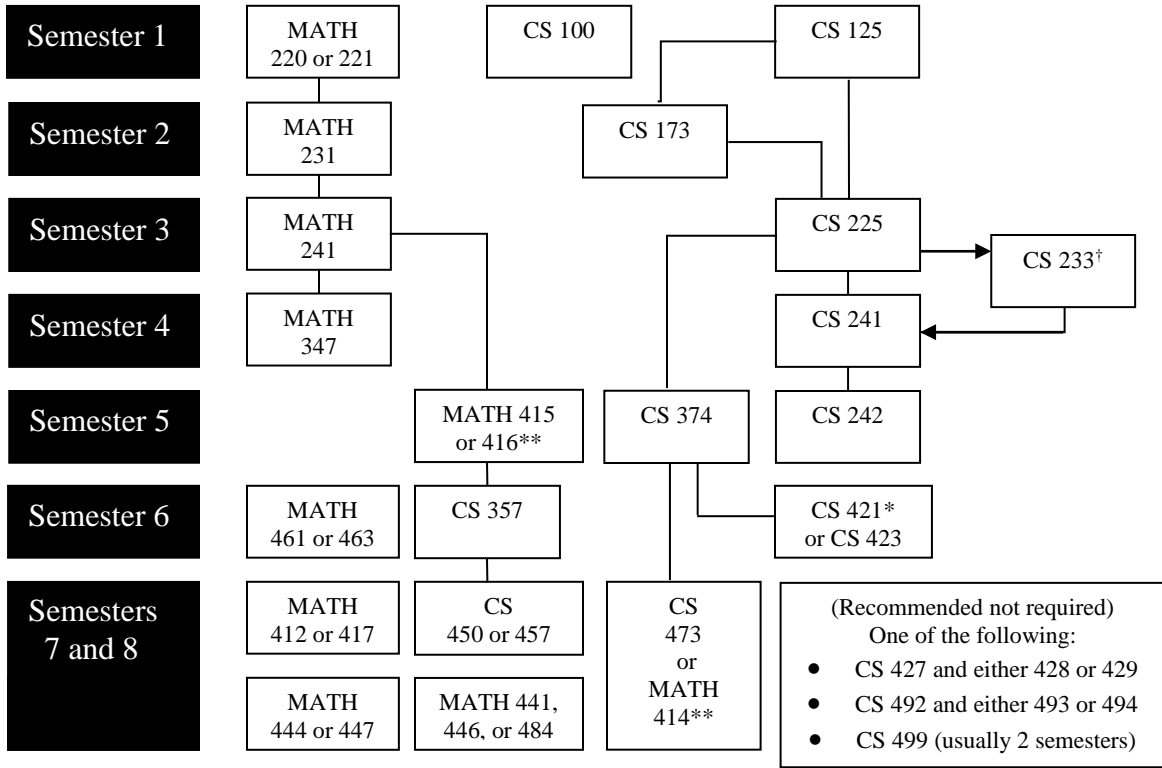

Prerequisite Flow Chart for the Mathematics & Computer Science Major

Gen-Ed, Foreign language, and other requirements. See <http://www.las.illinois.edu/students/requirements/gened/>

A line from one course to another below it indicates that the first course is a prerequisite for the second. An arrow indicates that the first can be taken either before, or at the same time, as the second.

* CS 421 is recommended over CS 423.

** Some courses are offered only in the Spring or Fall. Plan ahead!

† CS 233 may be taken semester 3 or 4.