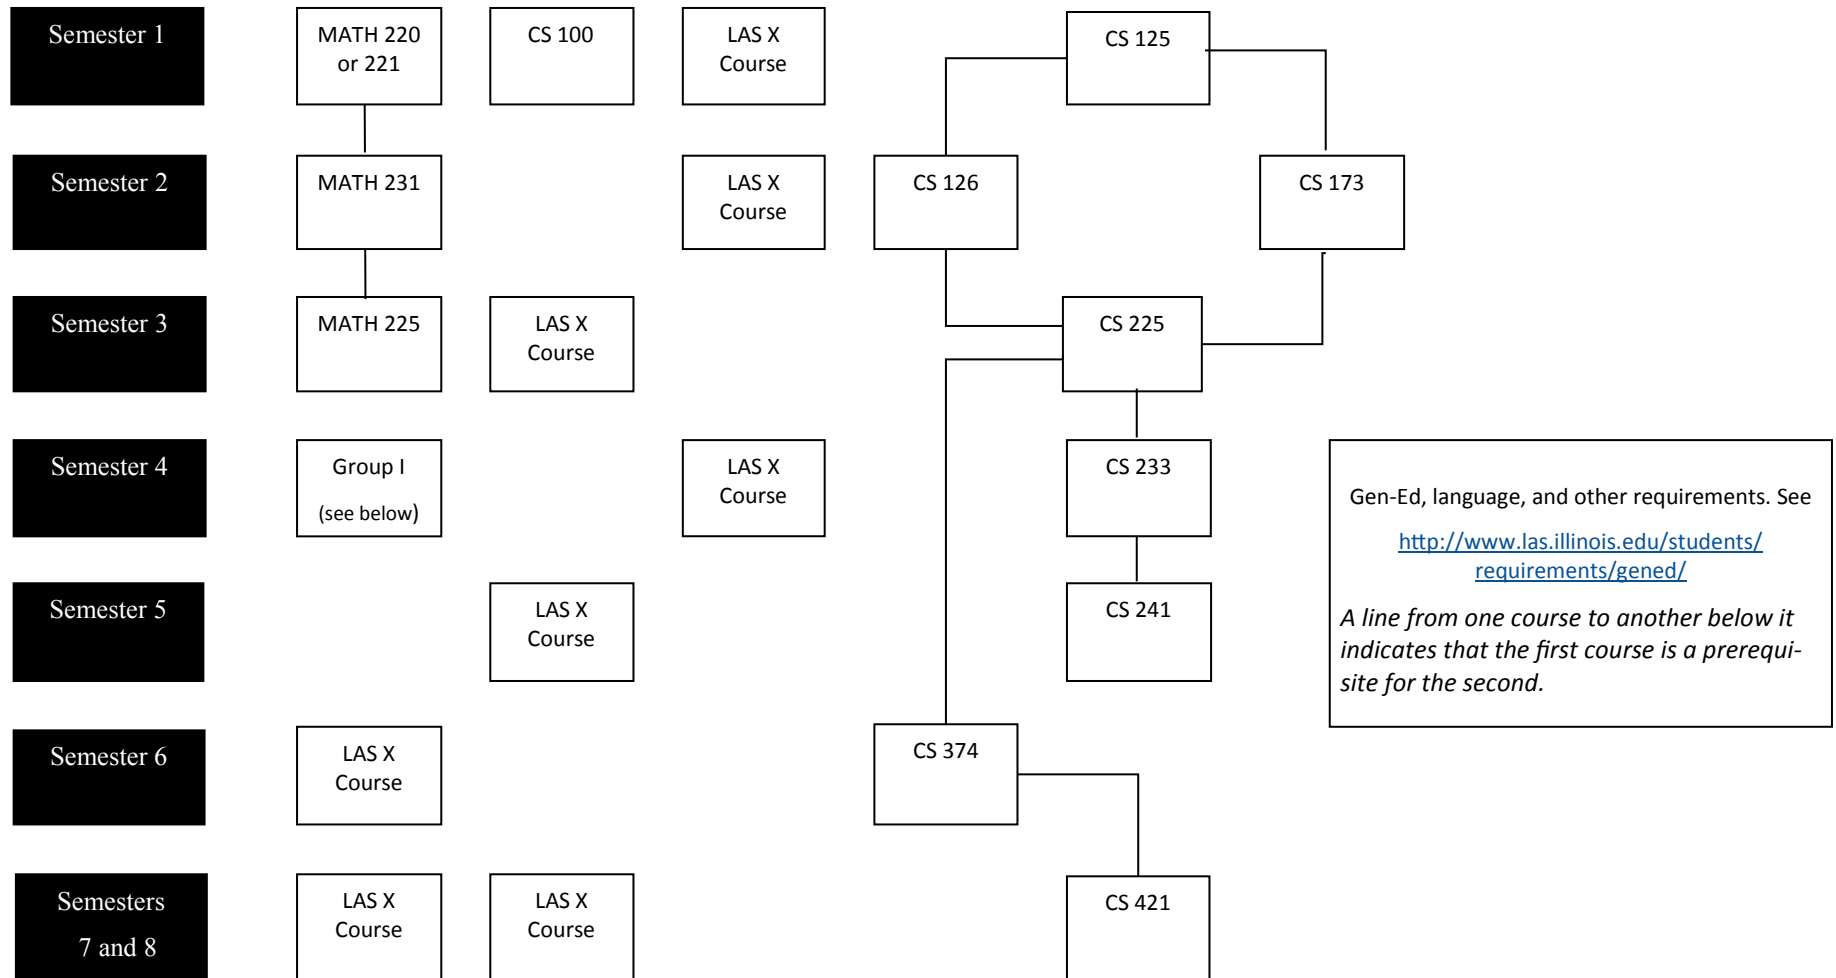

Curriculum Flow Chart for the Computer Science + X Majors

Group I: Stat 200*, 212 or CS 361 (recommended)

“X” Degree: Anthropology, Astronomy, Chemistry or Linguistics

**Must see LAS Advisor for course selection (at least 12 credit hours at the 300 & 400 level on this campus)

If credit is earned for CS 225 and not yet taken CS 126, students must instead take CS 242 to meet degree requirements.